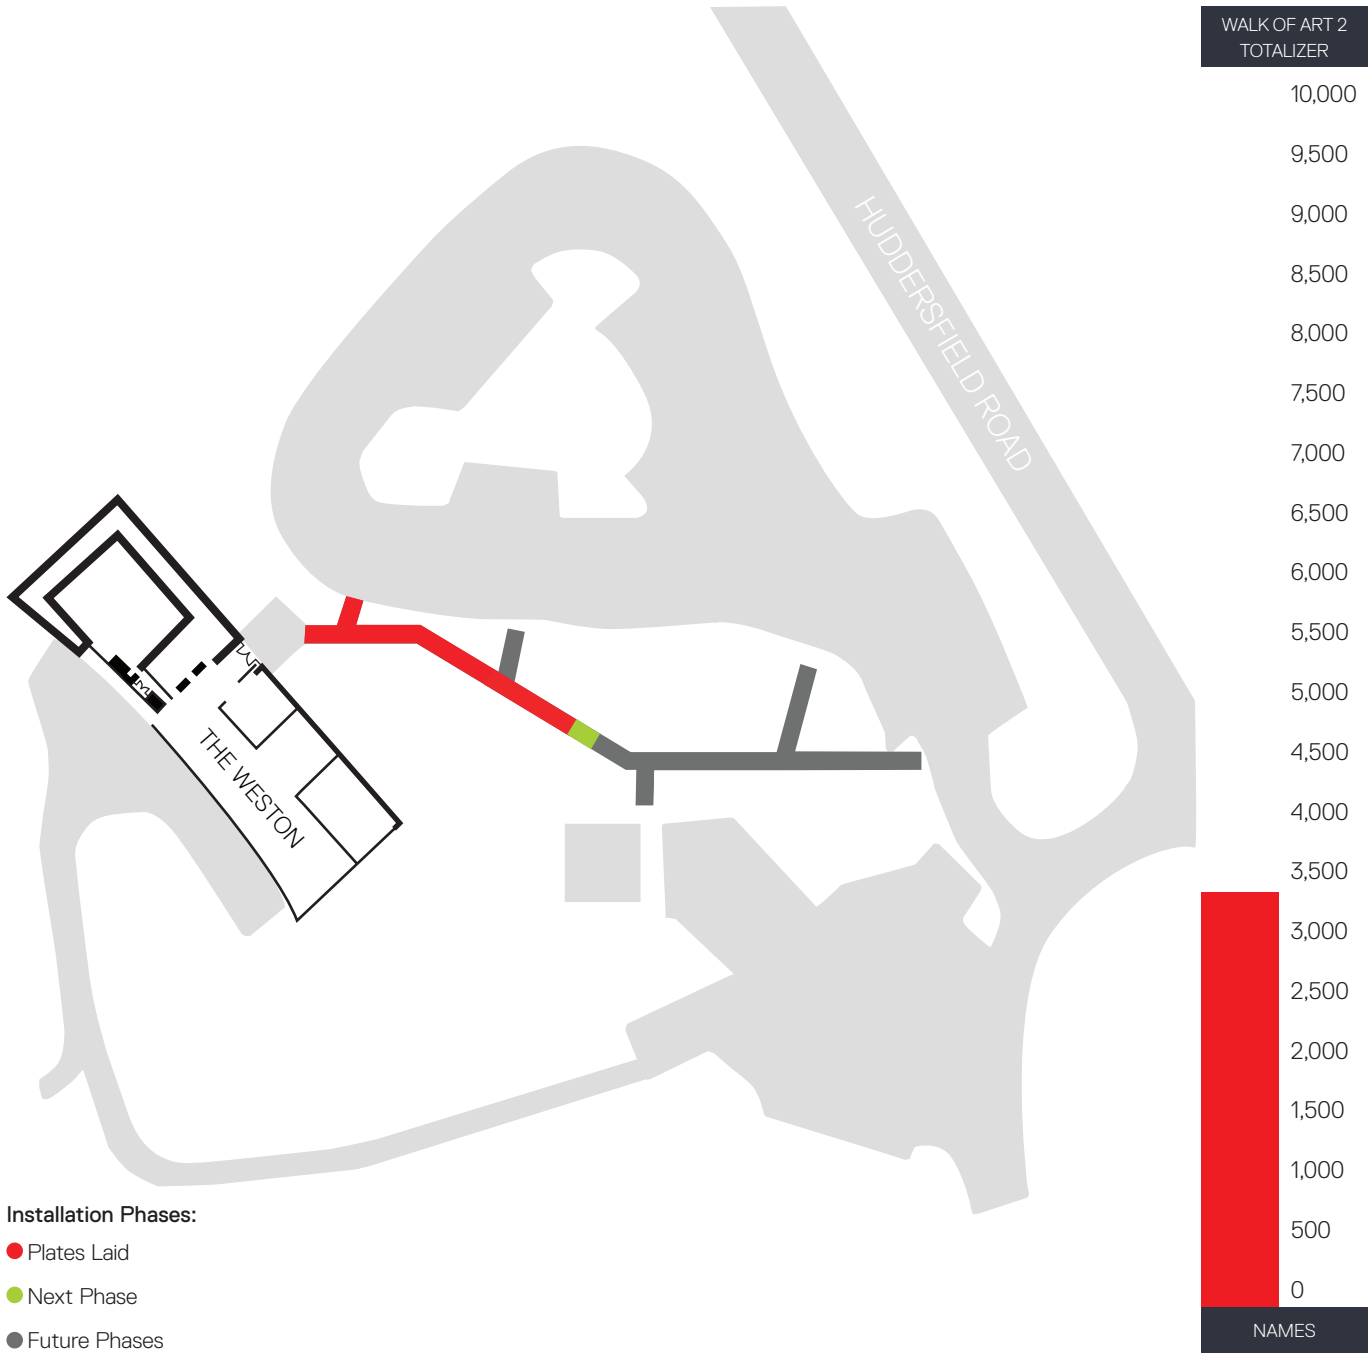

Walk of Art 2

Where we are and where we want to be

Put your name down today on Walk of Art 2

We are building Walk of Art 2 in phases. Phase 1 was laid down in May 2019. We have since aimed to lay a new batch each year. A total of 10,000 names, set on 200 plates, are needed to create the Walk of Art 2 and once they are filled this artwork will be complete.

Sign up online - yosp.org.uk/walk-of-art